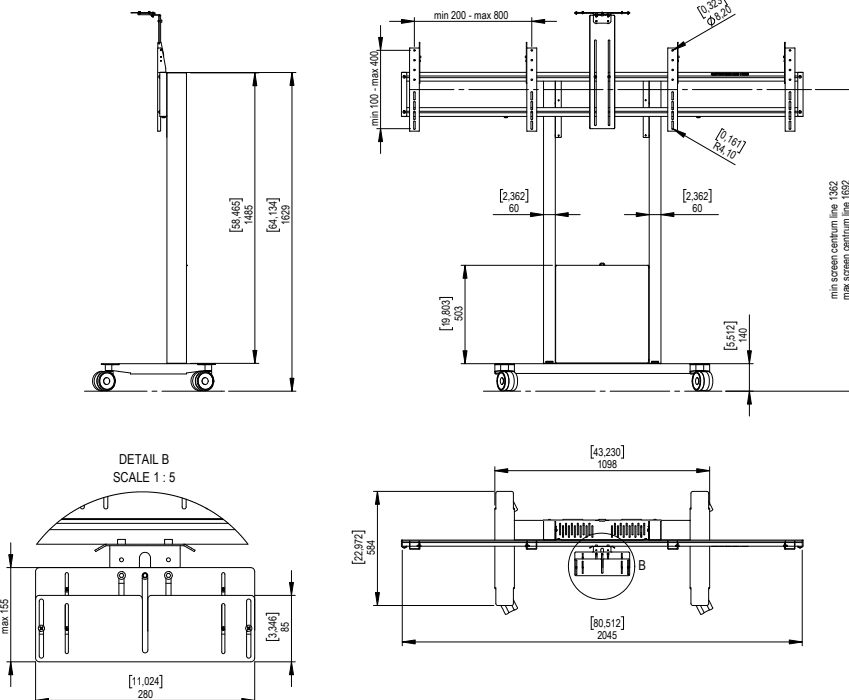

A black camera shelf is included.

▲ TECHNICAL DRAWING (INCH/MM)

FMN032001-P0 / FUNC MOBILE VIDEO CONFERENCE

▲ INFO

FINISH: Black

MAX WEIGHT OF EACH DISPLAY: 55 kg

MINIMUM VESA: 200 x 100

MAXIMUM VESA: 800 x 400

PLEASE NOTE! Apart from display weight and VESA hole pattern, please make sure that your display is not wider than given max display width as per below:

VESA 300x300: W=1620 mm

VESA 400x400: W=1520 mm

VESA 600x400: W=1320 mm

VESA 800x400: W=1120 mm

SECURITY: The displays can be secured with screws (included) or padlocks (not included) to increase personal safety and protection from theft.

STORAGE BOX DIMENSIONS [MM]:

496 x 472 x 96