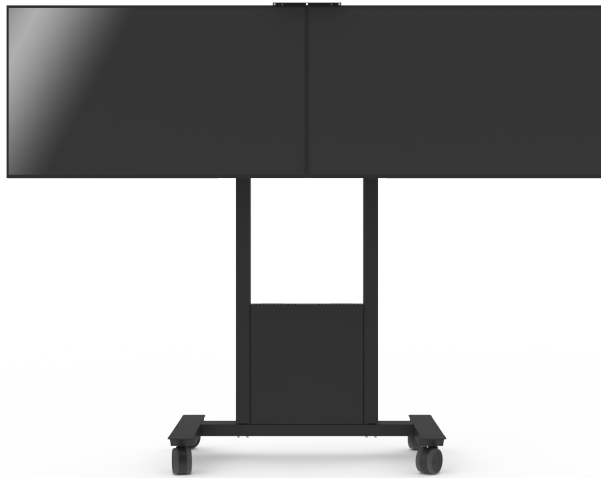

FUNC MOBILE VIDEO CONFERENCE

Video conferencing on wheels.

Func Mobile Video Conference is a great option for large and heavy displays, due to the very stable design. Thanks to lockable wheels it is easy to move the unit between rooms.

A storage box is included, for e.g. mini PC, codec or laptop, easily accessed from the front. The box can be locked with a padlock (not supplied). The displays can be secured with screws (included) or padlocks (not supplied) which provides increased personal safety and protection from theft.

A black camera shelf is included.

▲ TECHNICAL DRAWING (INCH/MM)

FMN032001-P0 / FUNC MOBILE VIDEO CONFERENCE

▲ INFO

FINISH: Black

MAX WEIGHT OF EACH DISPLAY: 55 kg

MINIMUM VESA: 200 x 100

MAXIMUM VESA: 800 x 400

VESA 800x400: W=1120 mm

SECURITY: The displays can be secured with screws (included) or padlocks (not included) to increase personal safety and protection from theft.

STORAGE BOX DIMENSIONS [MM]:

496 x 472 x 96